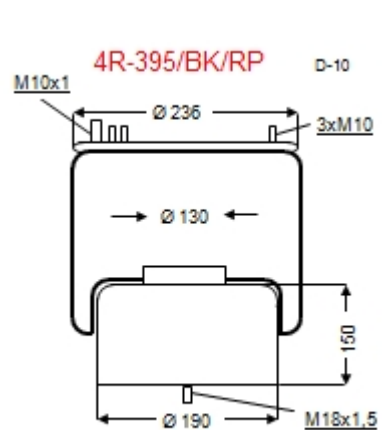

AIR SPRING – COMPLETE ASSEMBLY 4R-395/BK/RP

APPLICATION – TRAILERS

MANUFACTURER – Rolgum, Poznań, PL

Zastosowanie: przyczepy 6-10 t